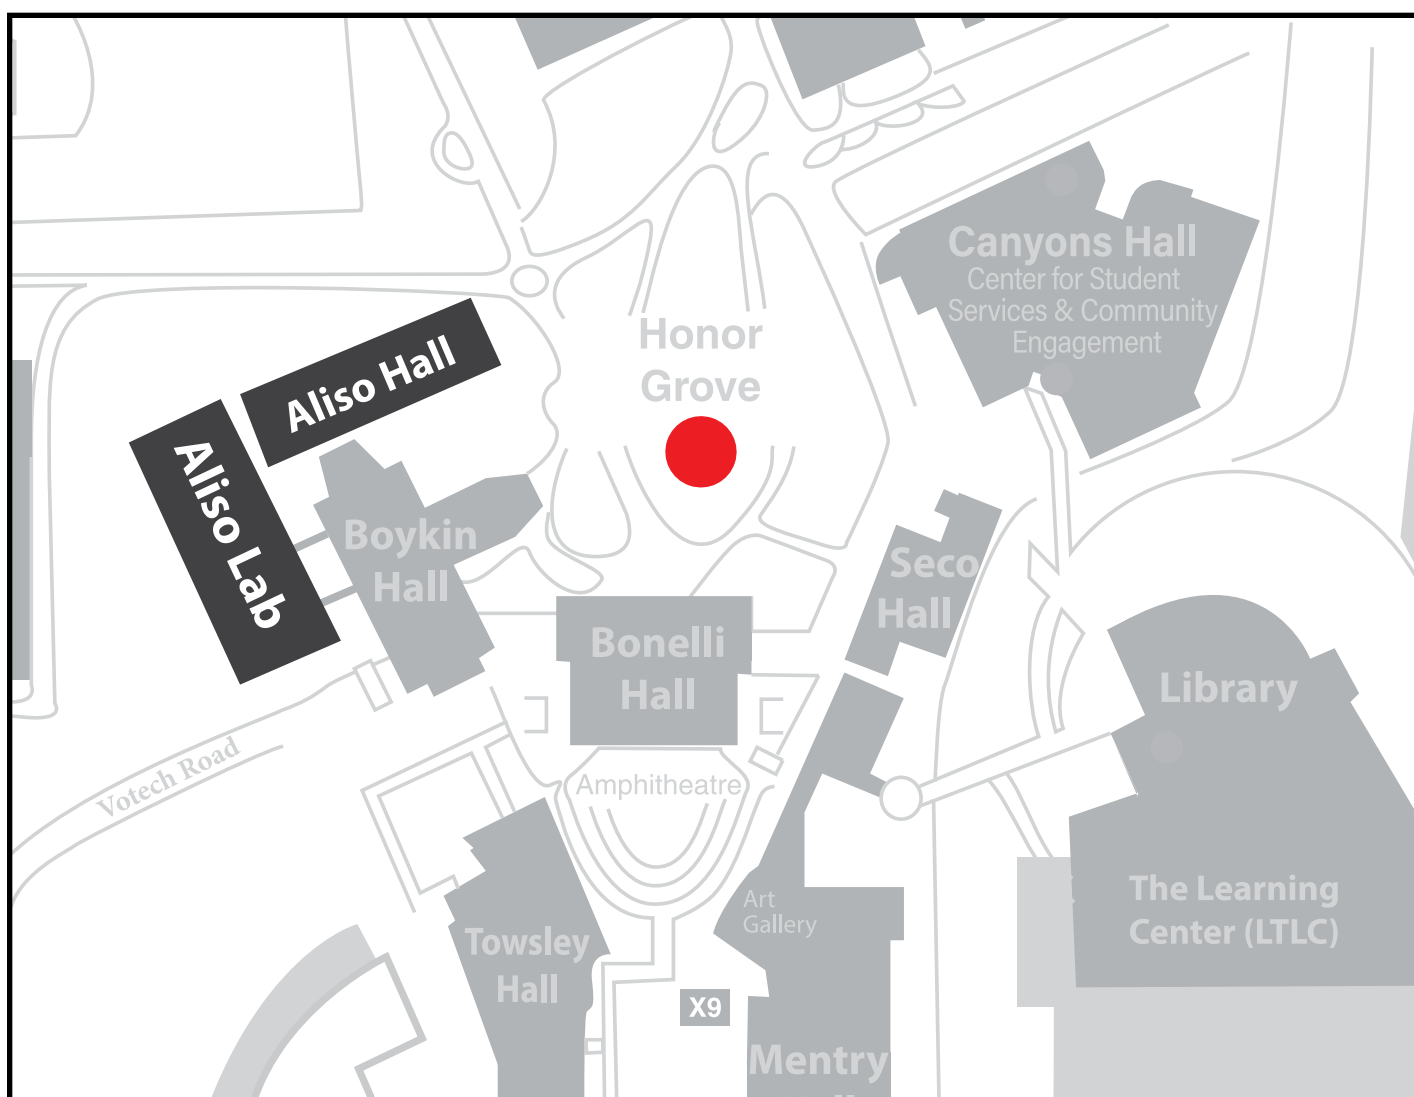

# Evacuation Procedures

If you are asked to evacuate, follow these steps:

- Take ALL personal items with you.
- **DO NOT USE THE ELEVATORS.**
- Walk – do not run.
- Assist people with disabilities.
- Head to the designated evacuation site for this building: **Honor Grove**
- Do not return to the building for any reason until you have been instructed to do so by authorities.
- Promptly report any injuries, or if anyone was left behind, to Incident Command.