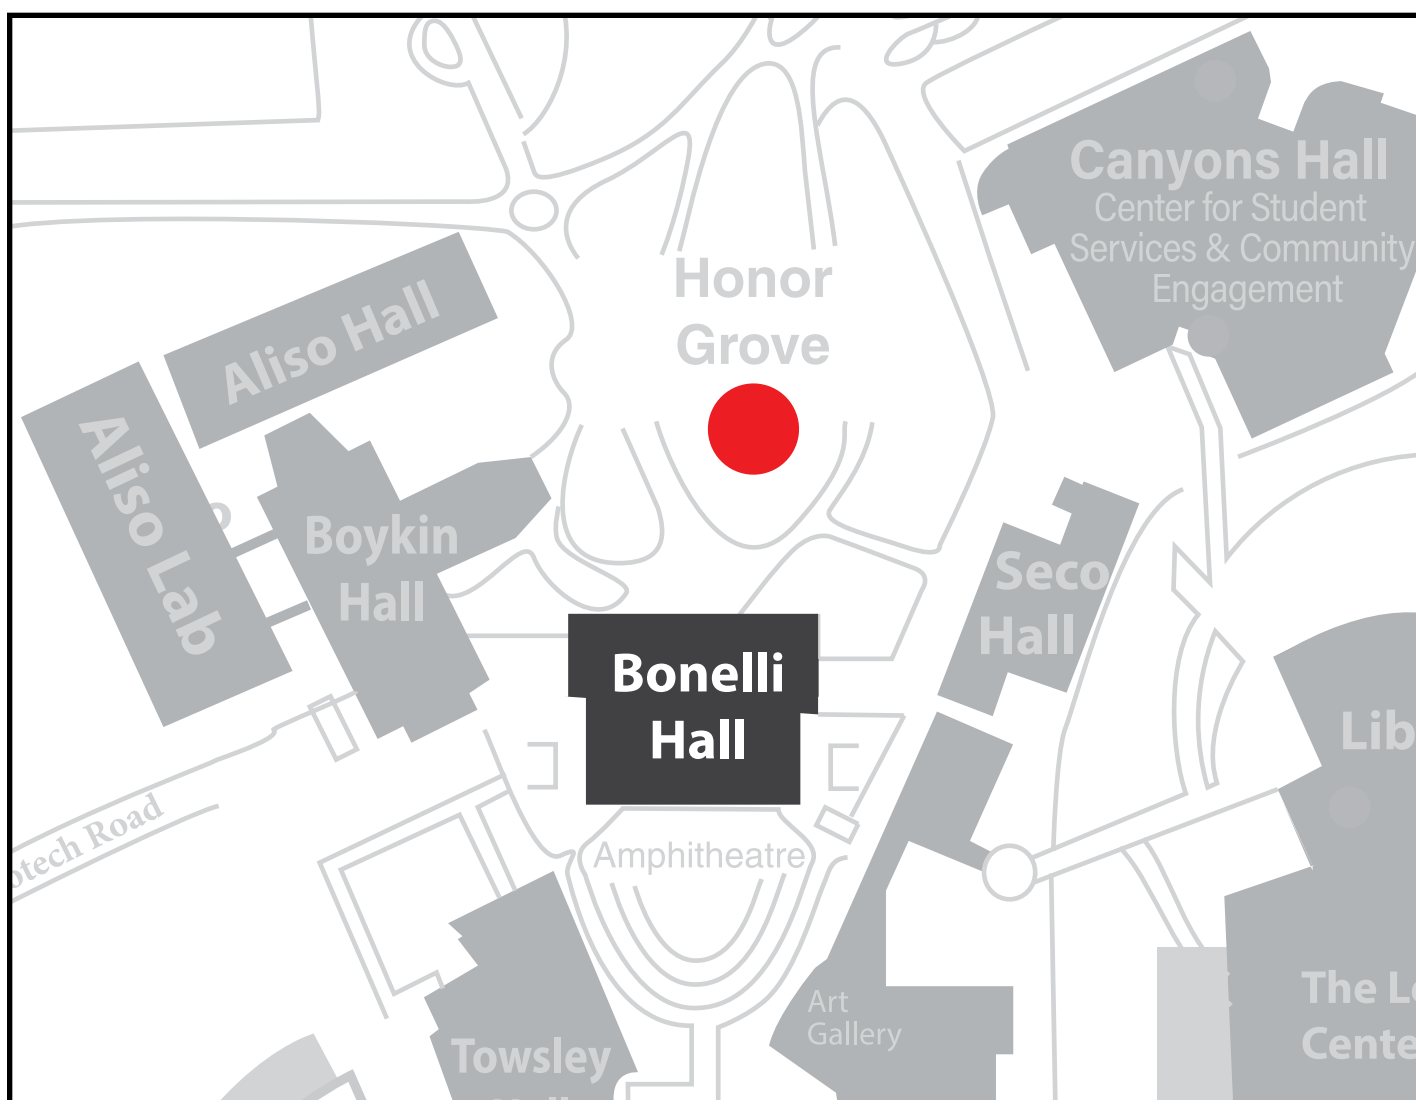

Evacuation Procedures

If you are asked to evacuate, follow these steps:

- Take ALL personal items with you.
- **DO NOT USE THE ELEVATORS.**
- Walk – do not run.
- Assist people with disabilities.
- Head to the designated evacuation site for this building: **Honor Grove**
- Do not return to the building for any reason until you have been instructed to do so by authorities.
- Promptly report any injuries, or if anyone was left behind, to Incident Command.