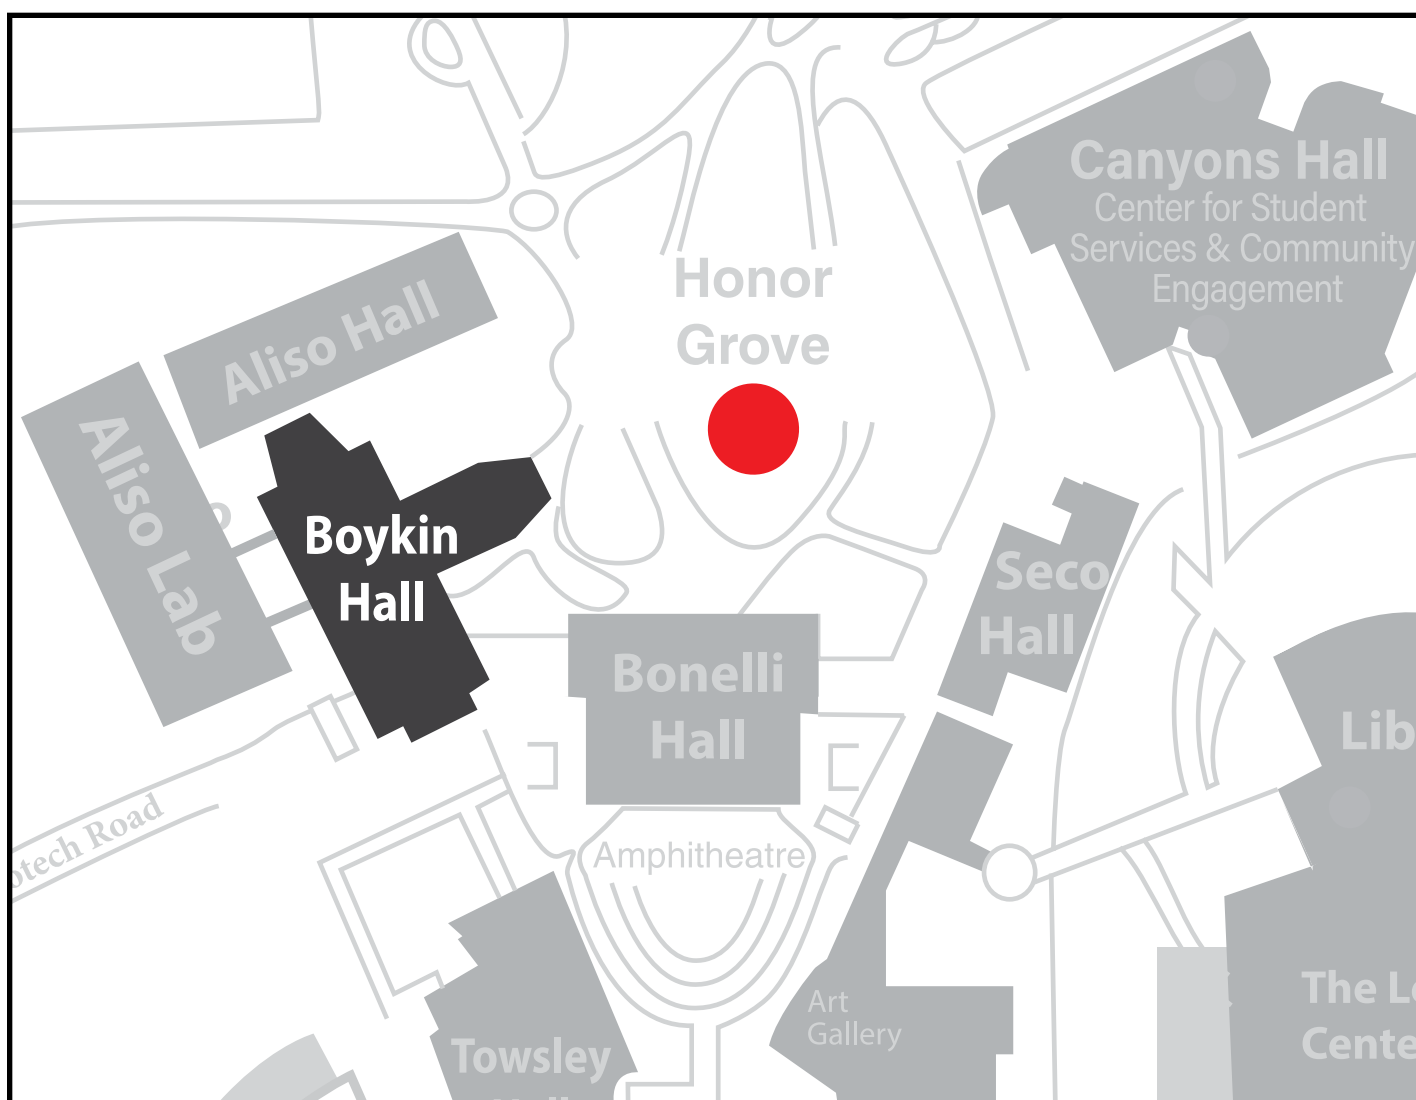

# Evacuation Procedures

If you are asked to evacuate, follow these steps:

- Take ALL personal items with you.
- **DO NOT USE THE ELEVATORS.**
- Walk – do not run.
- Assist people with disabilities.
- Head to the designated evacuation site for this building: **Honor Grove**
- Do not return to the building for any reason until you have been instructed to do so by authorities.
- Promptly report any injuries, or if anyone was left behind, to Incident Command.