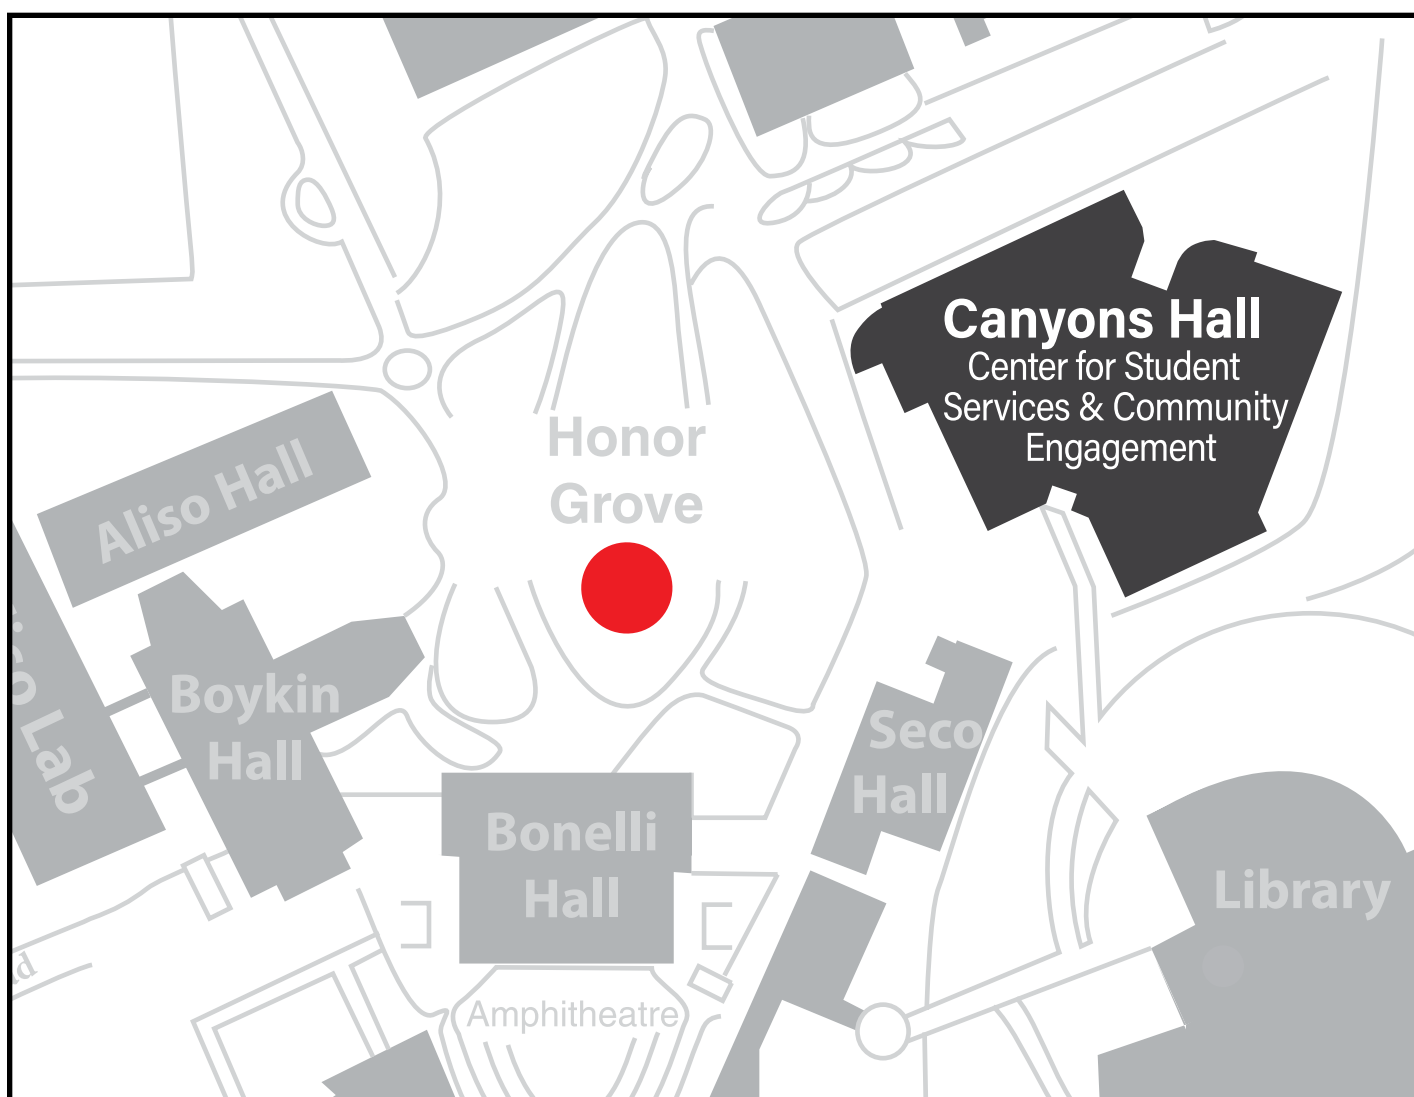

# Evacuation Procedures

If you are asked to evacuate, follow these steps:

- Take ALL personal items with you.
- **DO NOT USE THE ELEVATORS.**
- Walk – do not run.
- Assist people with disabilities.
- Head to the designated evacuation site for this building: **Honor Grove**
- Do not return to the building for any reason until you have been instructed to do so by authorities.
- Promptly report any injuries, or if anyone was left behind, to Incident Command.