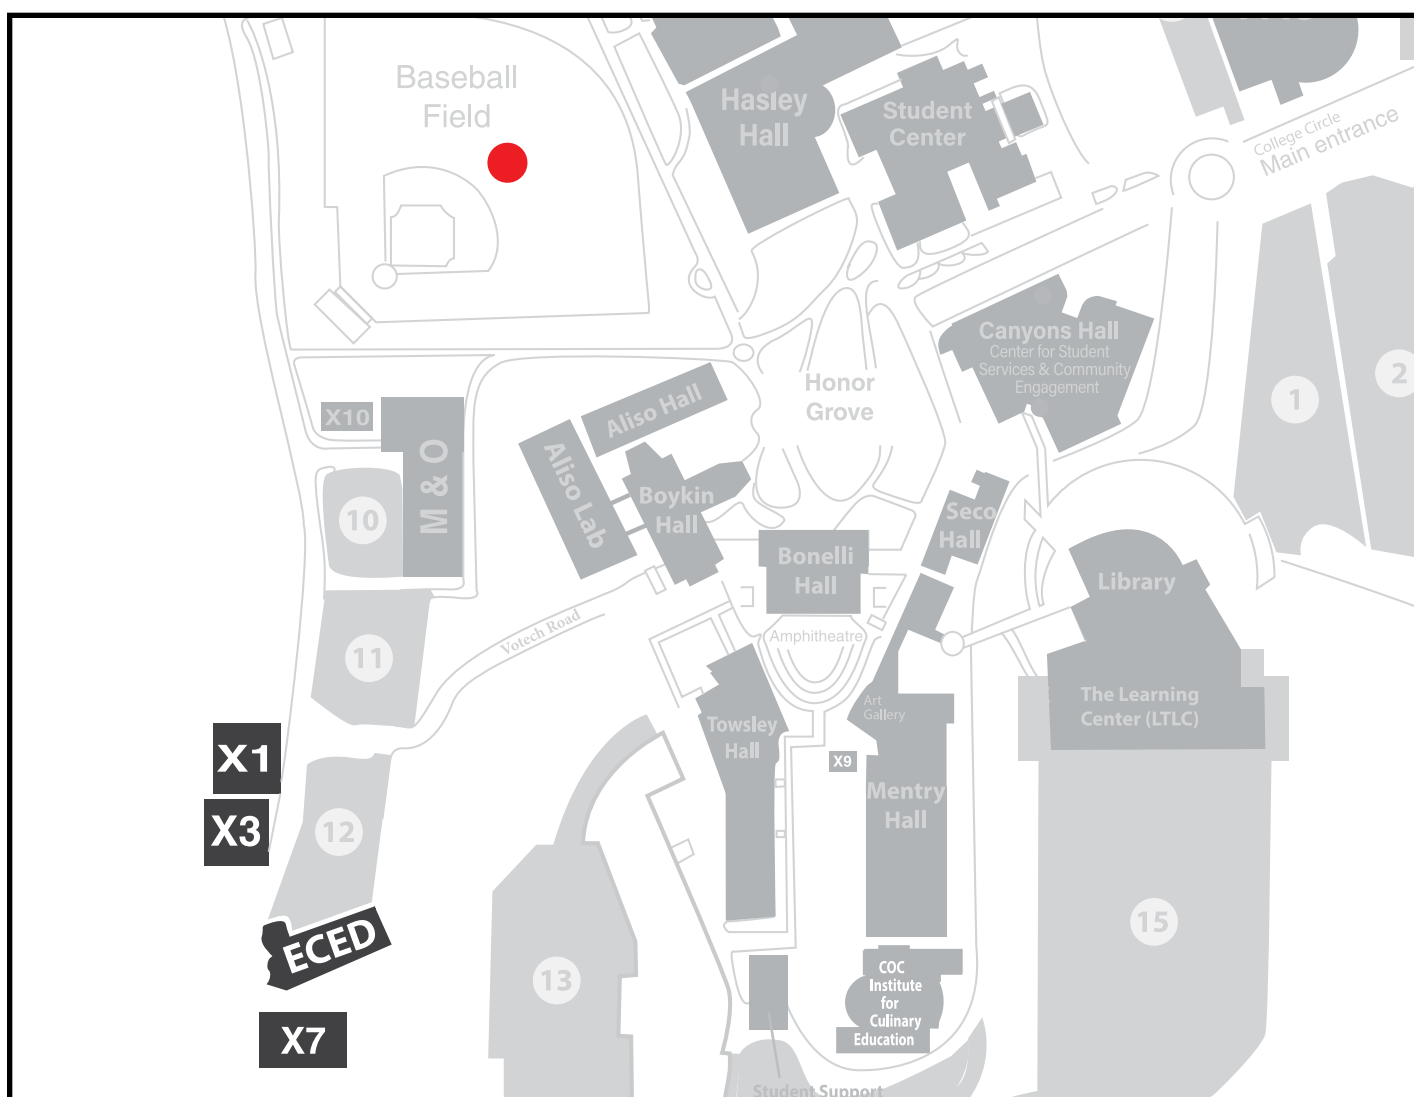

# Evacuation Procedures

If you are asked to evacuate, follow these steps:

- Take ALL personal items with you.
- **DO NOT USE THE ELEVATORS.**
- Walk – do not run.
- Assist people with disabilities.
- Head to the designated evacuation site for this building:  
**Baseball Field**
- Do not return to the building for any reason until you have been instructed to do so by authorities.
- Promptly report any injuries, or if anyone was left behind, to Incident Command.