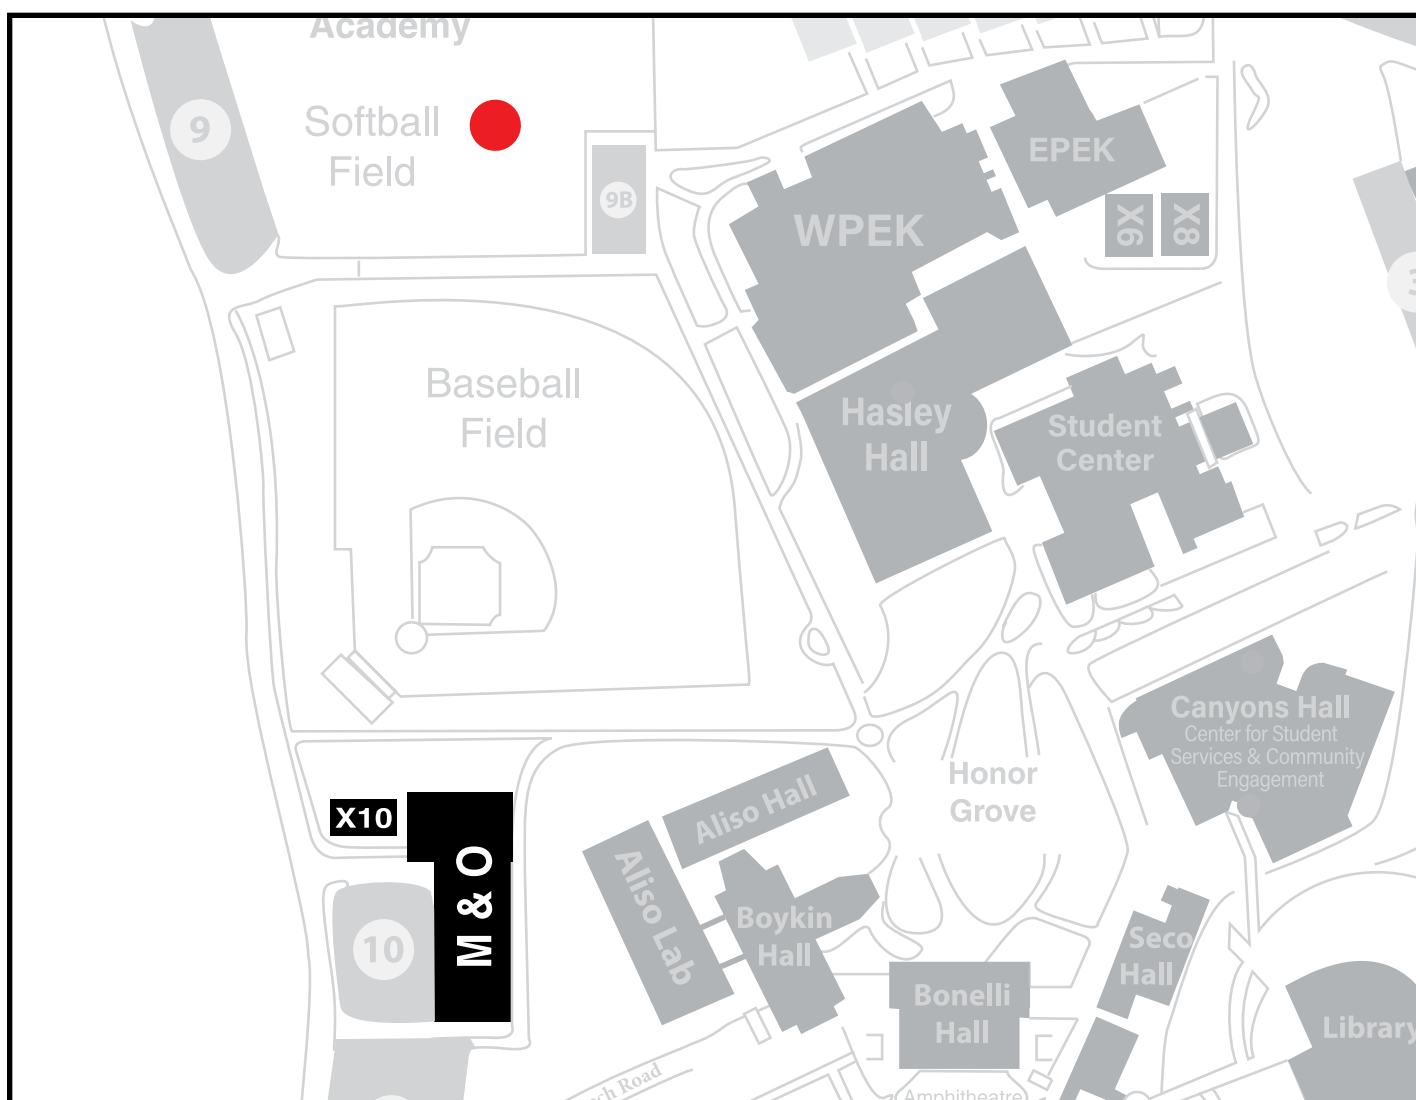

Evacuation Procedures

If you are asked to evacuate, follow these steps:

- Take ALL personal items with you.
- **DO NOT USE THE ELEVATORS.**
- Walk – do not run.
- Assist people with disabilities.
- Head to the designated evacuation site for this building: **Softball Field**
- Do not return to the building for any reason until you have been instructed to do so by authorities.
- Promptly report any injuries, or if anyone was left behind, to Incident Command.