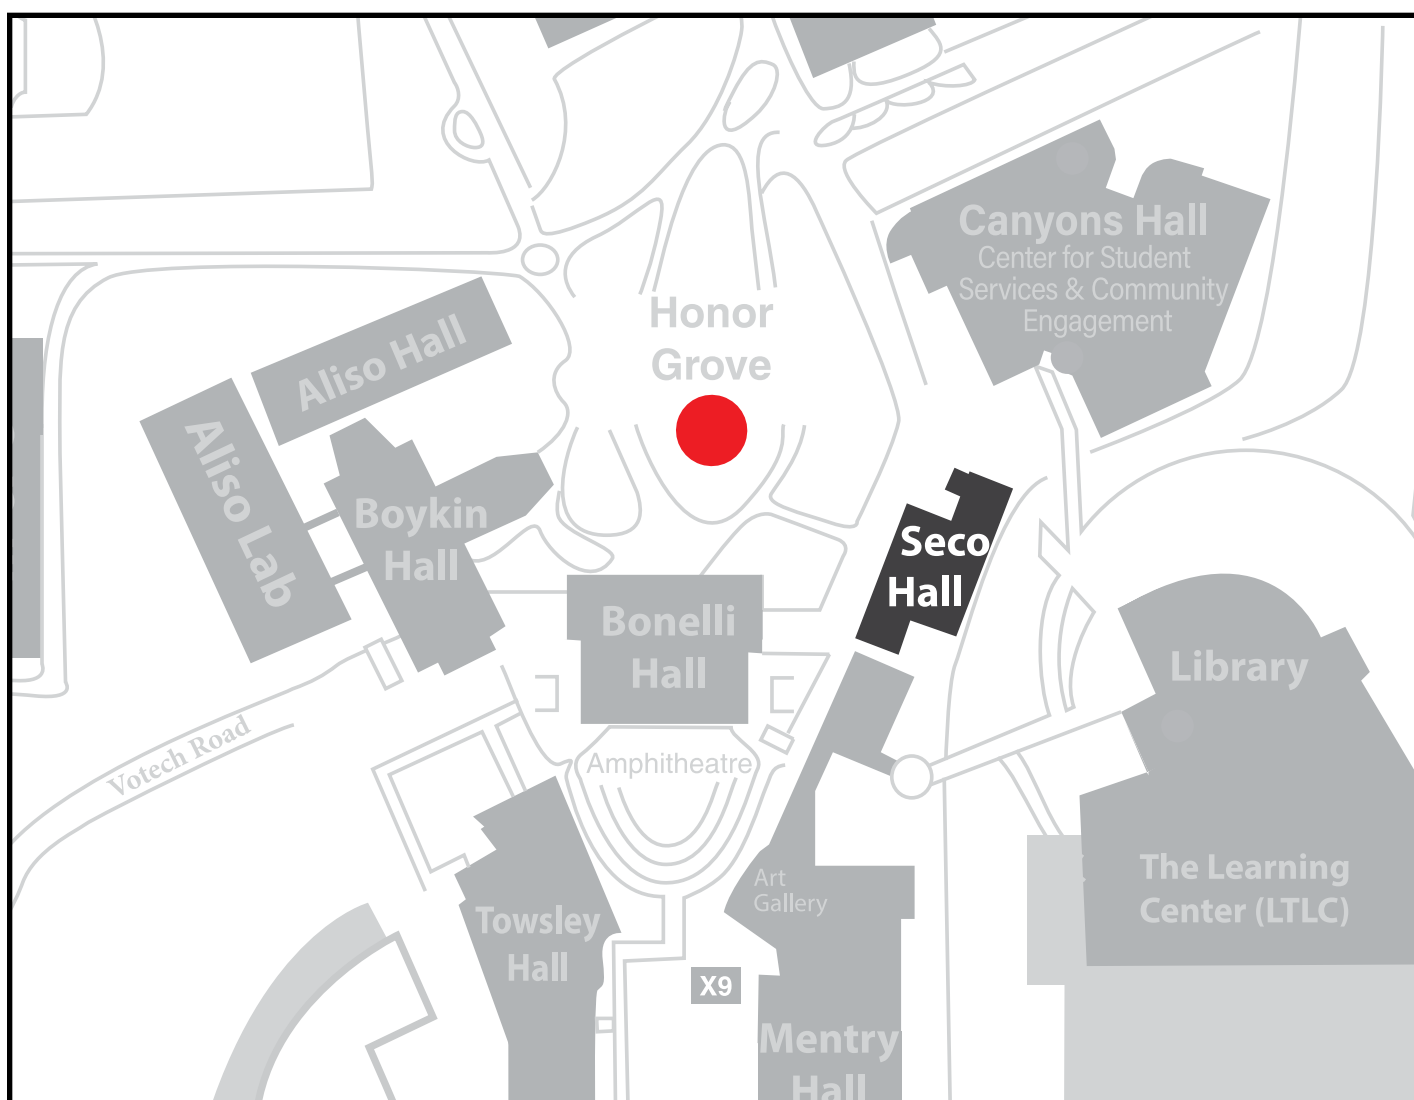

Evacuation Procedures

If you are asked to evacuate, follow these steps:

- Take ALL personal items with you.
- **DO NOT USE THE ELEVATORS.**
- Walk – do not run.
- Assist people with disabilities.
- Head to the designated evacuation site for this building:
Honor Grove
- Do not return to the building for any reason until you have been instructed to do so by authorities.
- Promptly report any injuries, or if anyone was left behind, to Incident Command.