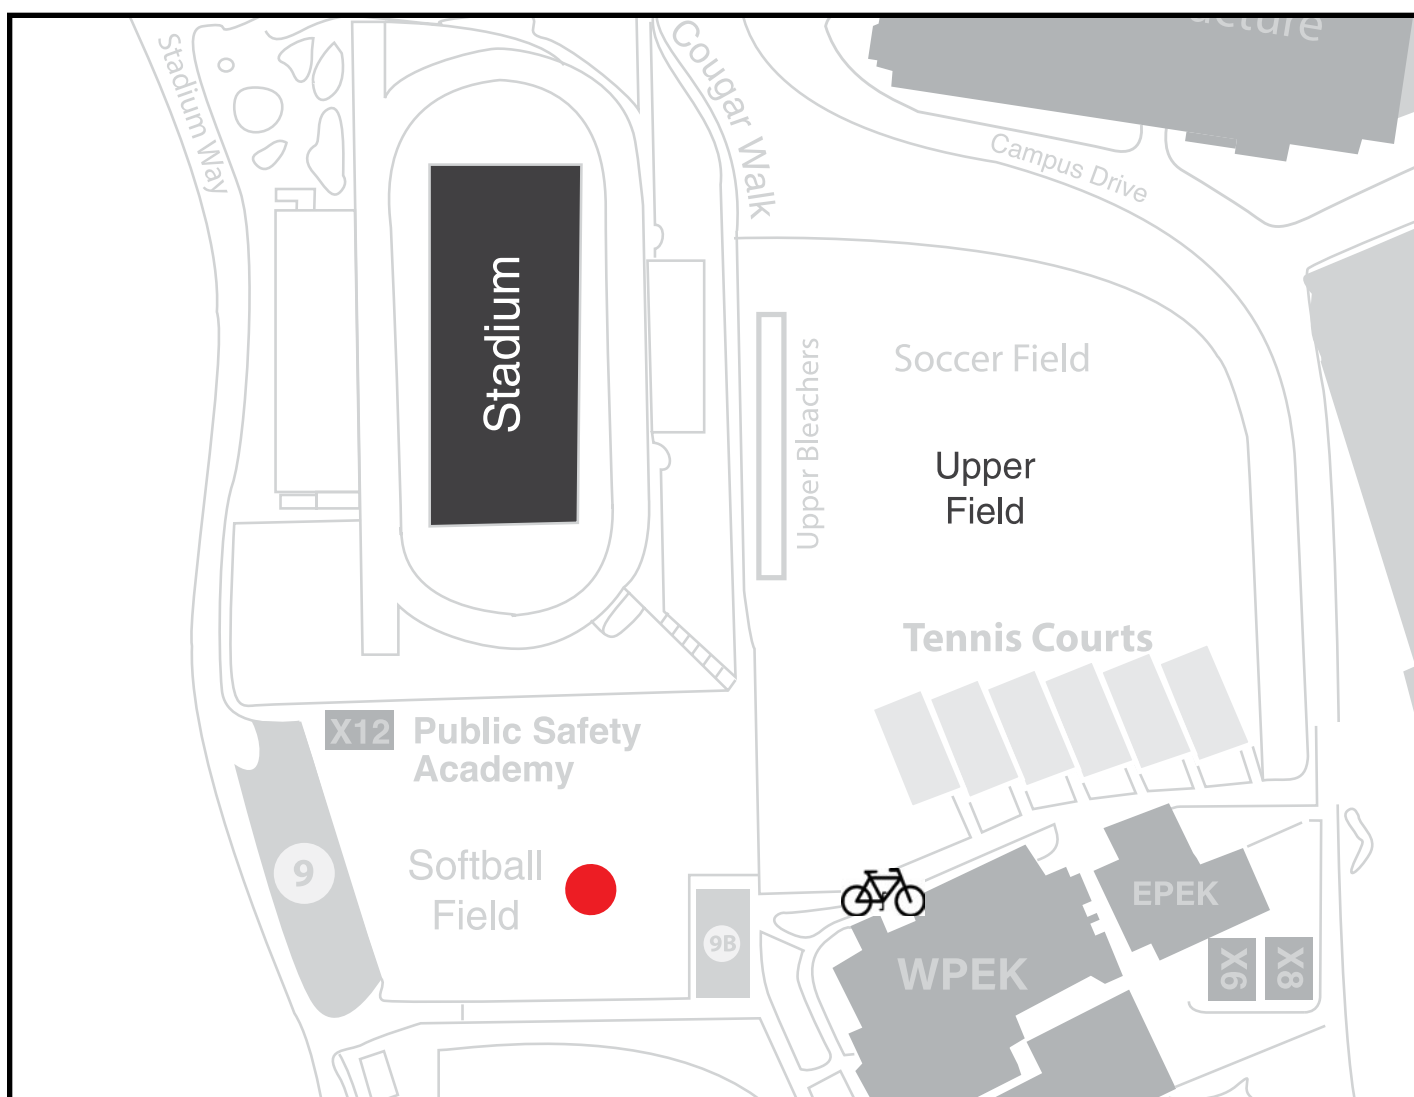

Evacuation Procedures

If you are asked to evacuate, follow these steps:

- Take ALL personal items with you.
- **DO NOT USE THE ELEVATORS.**
- Walk – do not run.
- Assist people with disabilities.
- Head to the designated evacuation site for this building: **Softball Field**
- Do not return to the building for any reason until you have been instructed to do so by authorities.
- Promptly report any injuries, or if anyone was left behind, to Incident Command.