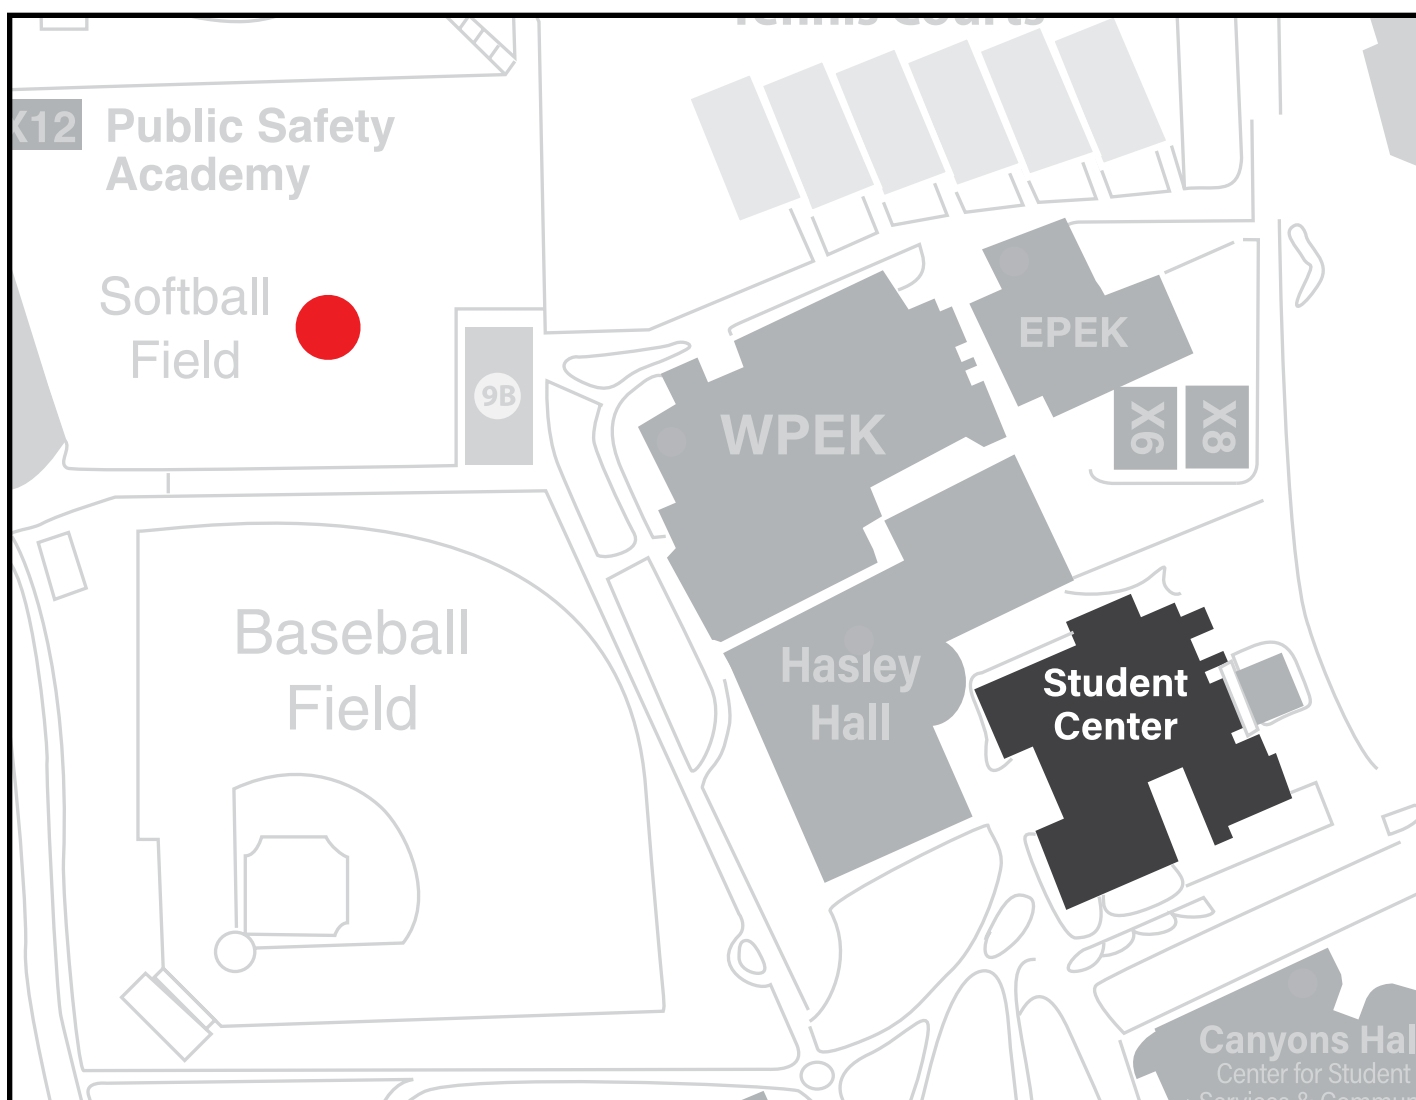

Evacuation Procedures

If you are asked to evacuate, follow these steps:

- Take ALL personal items with you.
- **DO NOT USE THE ELEVATORS.**
- Walk – do not run.
- Assist people with disabilities.
- Head to the designated evacuation site for this building: **Softball Field**
- Do not return to the building for any reason until you have been instructed to do so by authorities.
- Promptly report any injuries, or if anyone was left behind, to Incident Command.