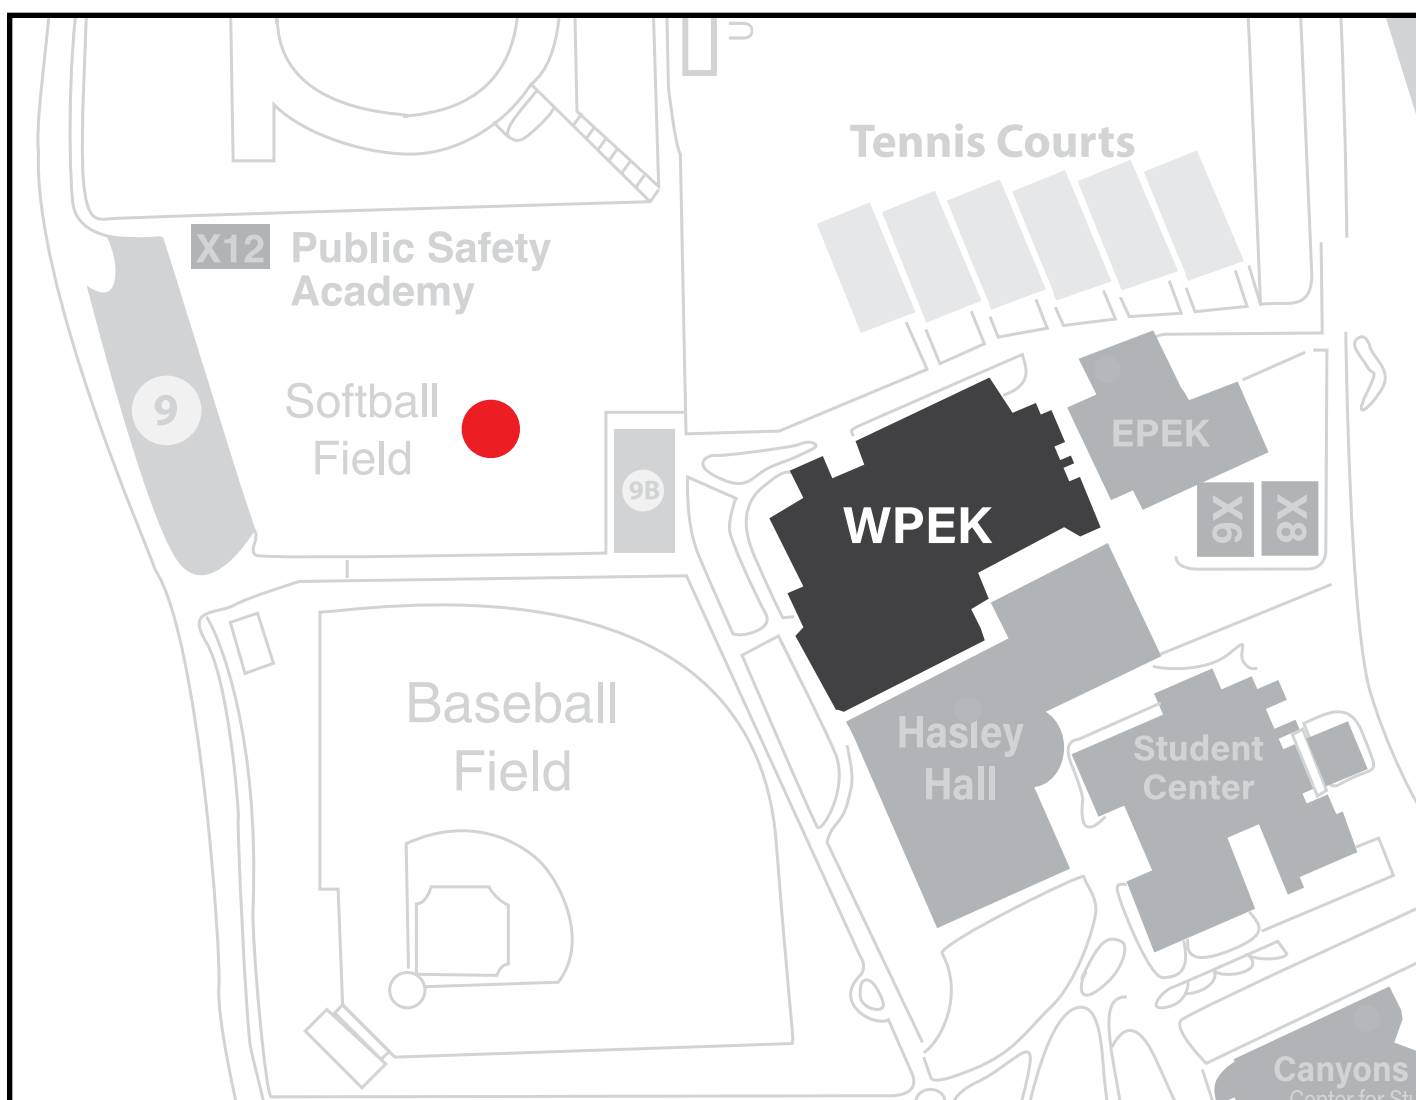

# Evacuation Procedures

If you are asked to evacuate, follow these steps:

- Take ALL personal items with you.
- **DO NOT USE THE ELEVATORS.**
- Walk – do not run.
- Assist people with disabilities.
- Head to the designated evacuation site for this building: **Softball Field**
- Do not return to the building for any reason until you have been instructed to do so by authorities.
- Promptly report any injuries, or if anyone was left behind, to Incident Command.