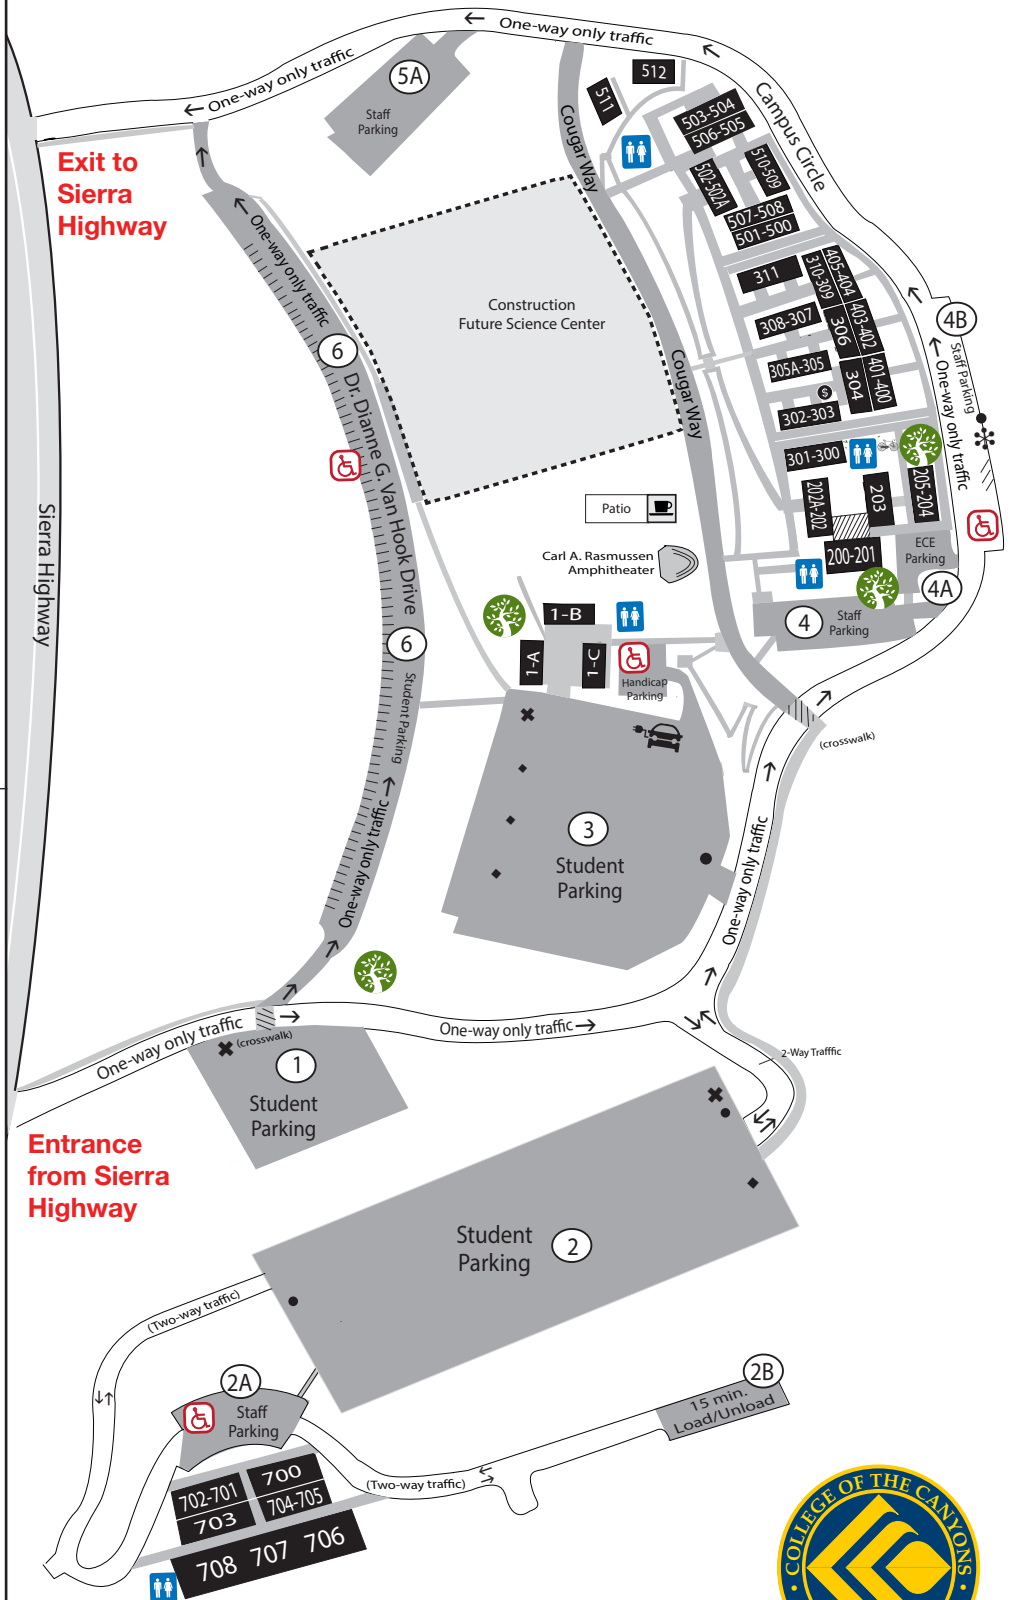

- 200-201 Early Childhood Education (ECE)
- 202A Job & Career Center, MakerSpace
- 204 ASG Computer Lounge
- 205 Computer Support/Technology Center
- 302 Student Study Lounge
- 303 Vending Cafe
- 304-305 Classroom Computer Labs
- 305A TLC Testing
- 306 The Learning Center (TLC)
- 307 Library
- 308 Skills 4 Success Lab
- 309-311 Classroom Science Labs

Student Parking Lots 1, 2, 3 and Campus Drive (6)

- ✘ Parking Permit Vending Machines Lots 1, 2, and 3
- ♿ Handicapped Parking
- ♂♀ Restrooms
- ☕ Coffee/Food Services
- ◆ Motorcycle Parking
- 🚲 Bicycle Rack
- ★ Bus Stop
- 🔌 Electric Charging Station
- Campus Evening Shuttle Stops
- 💰 ATM Machine in Room 303
- 🌿 Campus Gardens

Food/Vending Machines:

- Outside room 300; 311
- Room 303 Snack/Supply Vending Machines
- North side of room 508
- ATEC: Snack/Supply Vending Machines
- Cougar Way: Coffee / Food Services

Rev. 10/22/18 Is